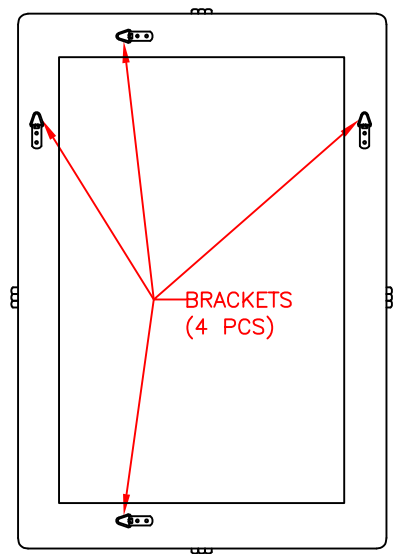

FRONT VIEW:

**AVAILABLE PART IS:
MHOOK (MIRROR HANGER)**

BACK VIEW:

PRODUCT SPECIFICATIONS

OVERALL ASSEMBLED DIMENSIONS

HEIGHT: 1042 MM (41"), WIDTH: 711 MM (28"), DEPTH: 44 MM (1-3/4").

FRAME: NATUREAL ROPE. FRAME WIDTH: 76 MM (3"), 711 MM (28") WIDTH x 1042 MM (41") HEIGHT x 44 MM (1-3/4") EXTENSION. (4) BRACKETS INSTALLED ON BACK OF FRAME.

MIRROR: UNBEVELED SILVER BACKED GLASS MIRROR. 559 MM (22") WIDTH x 889 MM (35") HEIGHT x 5 MM THICKNESS.

LABELS: MANUFACTURES DATE, MODEL # AND COUNTRY OF ORIGIN LABEL, TSCA TITLE VI LABEL, PROVIDED ON BACK OF MDF BACKING, WARNING LABEL FOR PARTS AND PARTS ARROW LABEL STUCK ON INSIDE OF BOX,

PACKAGING AND SHIPPING DETAILS

THE MIRROR IS ASSEMBLED FOR SHIPPING. THE MIRROR IS CAREFULLY WRAPPED IN A PLASTIC BAG AND PLACED SECURELY IN THE INNER PACKING SO IT CAN NOT MOVE AROUND DURING SHIPPING.

EACH CARTON SHALL BE PRINTED WITH A LINE DRAWING AND THE KENROY HOME NAME AND LOGO, MODEL NUMBER, EACH CARTON SHALL BE PROVIDED A UPC LABEL. THE UPC BAR CODE AS FOLLOWS: 053392118587.

OTHER DETAILS

MODEL 60206 INSTRUCTIONS NEED TO BE PACKED WITH EACH MIRROR. INSTRUCTIONS MUST BE PRINTED CLEARLY ON QUALITY PAPER.