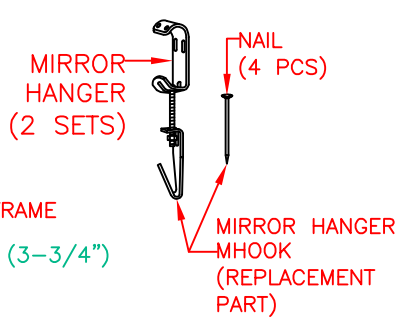

FRONT VIEW:

**AVAILABLE PART IS:
MHOOK (MIRROR HANGER)**

BACK VIEW:

PRODUCT SPECIFICATIONS

OVERALL ASSEMBLED DIMENSIONS

HEIGHT: 1042 MM (41"), WIDTH: 711 MM (28"), DEPTH: 44 MM (1-3/4").

FRAME: NATUREAL ROPE. FRAME WIDTH: 76 MM (3"), 711 MM (28") WIDTH x 1042 MM (41") HEIGHT x 44 MM (1-3/4") EXTENSION. (4) BRACKETS INSTALLED ON BACK OF FRAME.

MIRROR: UNBEVELED SILVER BACKED GLASS MIRROR. 559 MM (22") WIDTH x 889 MM (35") HEIGHT x 5 MM THICKNESS.

LABELS: MANUFACTURES DATE, MODEL # AND COUNTRY OF ORIGIN LABEL, TSCA TITLE VI LABEL, PROVIDED ON BACK OF MDF BACKING, WARNING LABEL FOR PARTS AND PARTS ARROW LABEL STUCK ON INSIDE OF BOX,

PACKAGING AND SHIPPING DETAILS

THE MIRROR IS ASSEMBLED FOR SHIPPING. THE MIRROR IS CAREFULLY WRAPPED IN A PLASTIC BAG AND PLACED SECURELY IN THE INNER PACKING SO IT CAN NOT MOVE AROUND DURING SHIPPING.