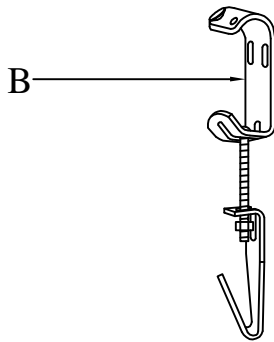

ALL • TOGETHER • BETTER

USE AND CARE GUIDE

RECTANGULAR MIRROR WITH ADJUSTABLE HANGER
(This mirror is suitable for use in the bathroom)

Above image represents many mirrors,
your mirror may vary in style.

Questions, problems, missing parts? Before returning to the store,
call Kenroy Home Customer Service
8 a.m.-6 p.m., EST, Monday-Friday

You should have received the following parts in the package.
Please ensure that all parts are accounted for.

A Mirror	B Mirror Hanger	C Nail
		
Replacement part: MHOOK		
1 PC	2 SETS	4 PC

SUGGESTED TOOLS (NOT SUPPLIED)

Level

Pencil

Hammer

Drill

Phillips
Screwdriver

NOTE: This mirror is suitable for use in the bathroom.

Installation instructions

1. This mirror can be mounted vertically or horizontally. Measure the distance between the brackets that will be used to hang the mirror.

2. Place mirror hangers (B) on the wall in desired location, mark spots on the wall.

If fastening the mirror hangers to studs,
please see below:

3A. Secure (2) mirror hangers (B) to wall with (4) supplied nails (C).