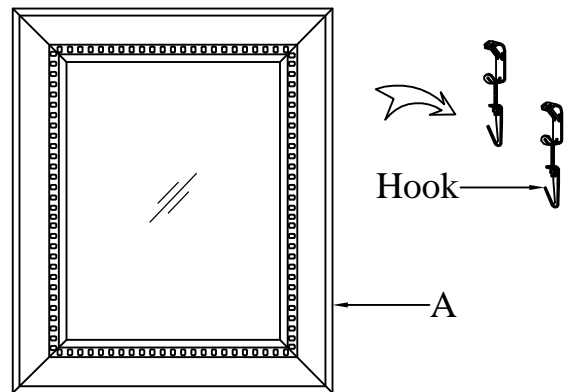

Installation instructions

1. This mirror can be mounted vertically or horizontally. Measure the distance between the brackets that will be used to hang the mirror.

2. Place mirror hangers (B) on the wall in desired location, mark spots on the wall.

If fastening the mirror hangers to studs,
please see below:

3A. Secure (2) mirror hangers (B) to wall with (4) supplied nails (C).

If fastening the mirror hangers to drywall,
please see below:

3B. Drill pilot holes on the marked spots and insert (4) plastic anchors (not supplied).

3C. Secure (2) mirror hangers (B) to wall with (4) wood screws (not supplied).

4. Hang mirror (A) to wall by attaching the hooks to brackets on back of the mirror.

5. Adjust the nuts on the mirror hangers (B) to make sure the mirror (A) is level.