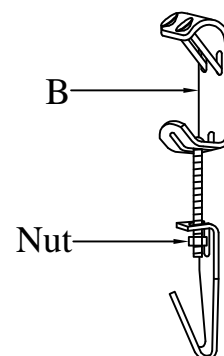

ALL • TOGETHER • BETTER

USE AND CARE GUIDE

RECTANGULAR MIRROR WITH ADJUSTABLE HANGER
(This mirror is suitable for use in the bathroom)

Above image represents many mirrors,
your mirror may vary in style.

Questions, problems, missing parts? Before returning to the store,
call Kenroy Home Customer Service
8 a.m.-6 p.m., EST, Monday-Friday

Level

Pencil

Hammer

Drill

Phillips
Screwdriver

NOTE: This mirror is suitable for use in the bathroom.

Installation instructions

1. This mirror can be mounted vertically or horizontally. Measure the distance between the brackets that will be used to hang the mirror.

If fastening the mirror hangers to drywall,
please see below:

3B. Drill pilot holes on the marked spots and insert (4) plastic anchors (not supplied).

3C. Secure (2) mirror hangers (B) to wall with (4) wood screws (not supplied).

4. Hang mirror (A) to wall by attaching the hooks to brackets on back of the mirror.

5. Adjust the nuts on the mirror hangers (B) to make sure the mirror (A) is level.

ALL • TOGETHER • BETTER

www.kenroyhome.com