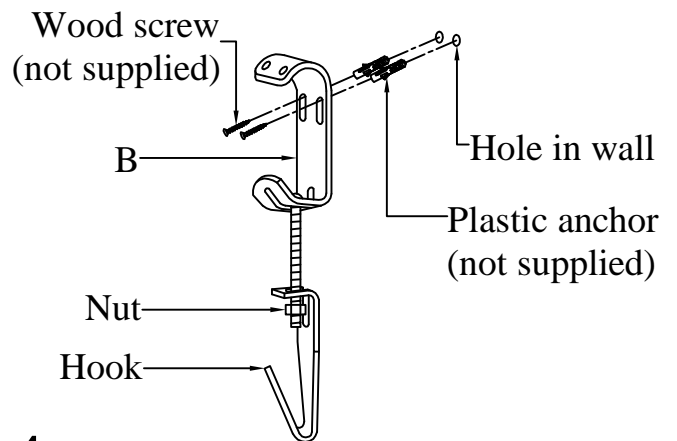

If fastening the mirror hangers to drywall,
please see below:

3B. Drill pilot holes on the marked spots and insert (4) plastic anchors (not supplied).

3C. Secure (2) mirror hangers (B) to wall with (4) wood screws (not supplied).

4. Hang mirror (A) to wall by attaching the hooks to brackets on back of the mirror.