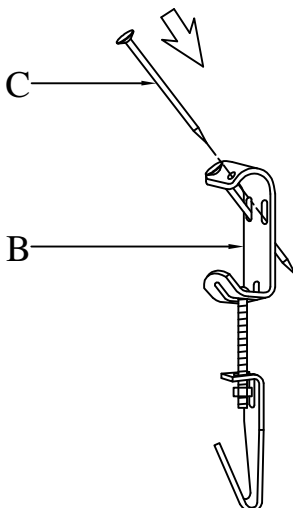

If fastening the mirror hangers to studs,
please see below:

3A. Secure (2) mirror hangers (B) to wall with (4) supplied nails (C).