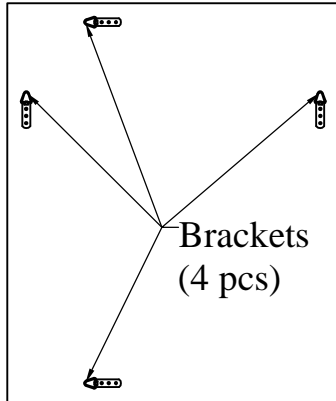

Level

Pencil

Hammer

Drill

Phillips
Screwdriver

NOTE: This mirror is suitable for use in the bathroom.

Installation instructions

1. This mirror can be mounted vertically or horizontally. Measure the distance between the brackets that will be used to hang the mirror.