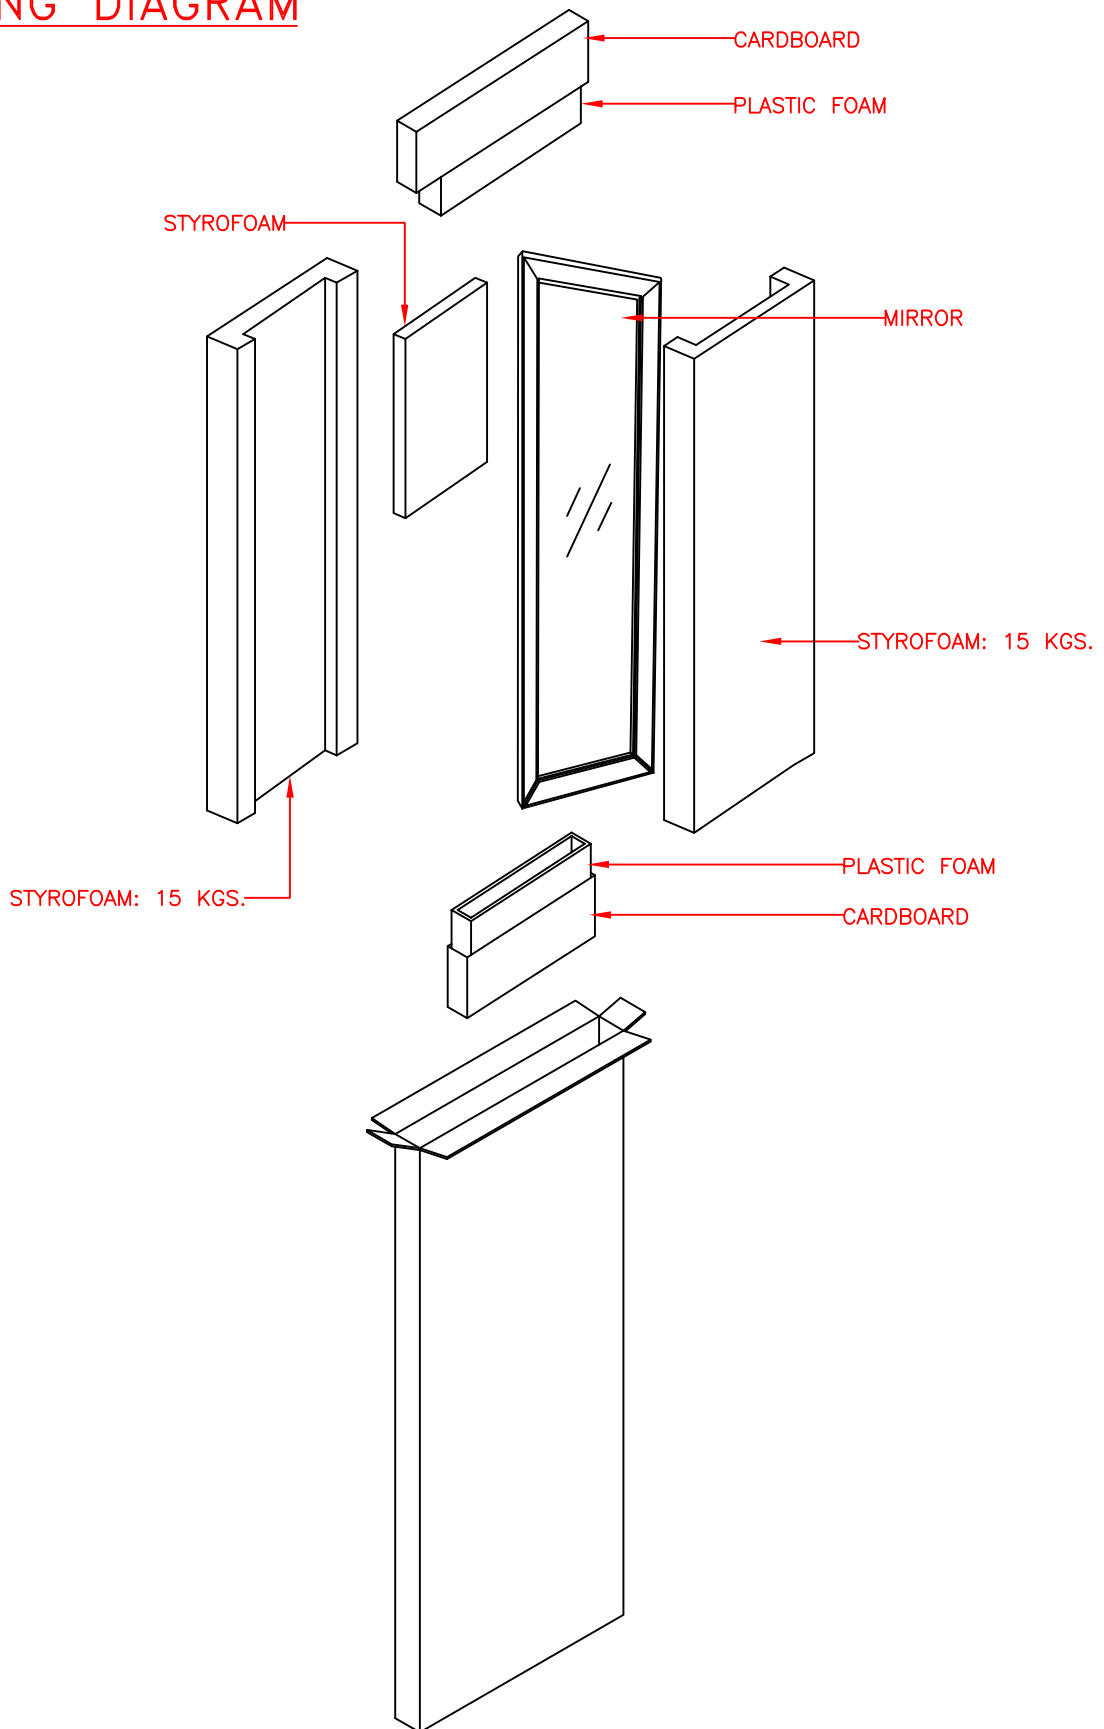

MODEL: 60432

PACKING DIAGRAM

ALL•TOGETHER•BETTER

USE AND CARE GUIDE

STAND MIRROR

Above image represents many mirrors,
your mirror may vary in style.

Questions, problems, missing parts? Before returning to the store,
call Kenroy Home Customer Service
8 a.m.-6 p.m., EST, Monday-Friday

You should have received the following parts in the package.
Please ensure that all parts are accounted for.

Installation instructions

1. Place the mirror (A) on the flat floor by pulling out the stand.